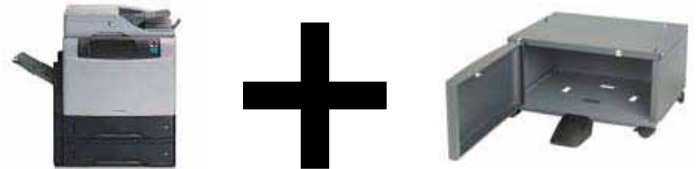

SmartCabinet

Cabinet for HP-LaserJet 4345 MFP

The new innovative SmartCabinet has several benefits:

- High Quality
- Easy to assemble
- Environment friendly
- Logistical optimized

Use this cabinet with the following machine:

- HP LaserJet 4345 MFP and M4345 MFP Serie

Artikel No. SC-4345

Dimensions	Length	Width	Height	Weight
Cabinet in mm	544	495	307	10 kg